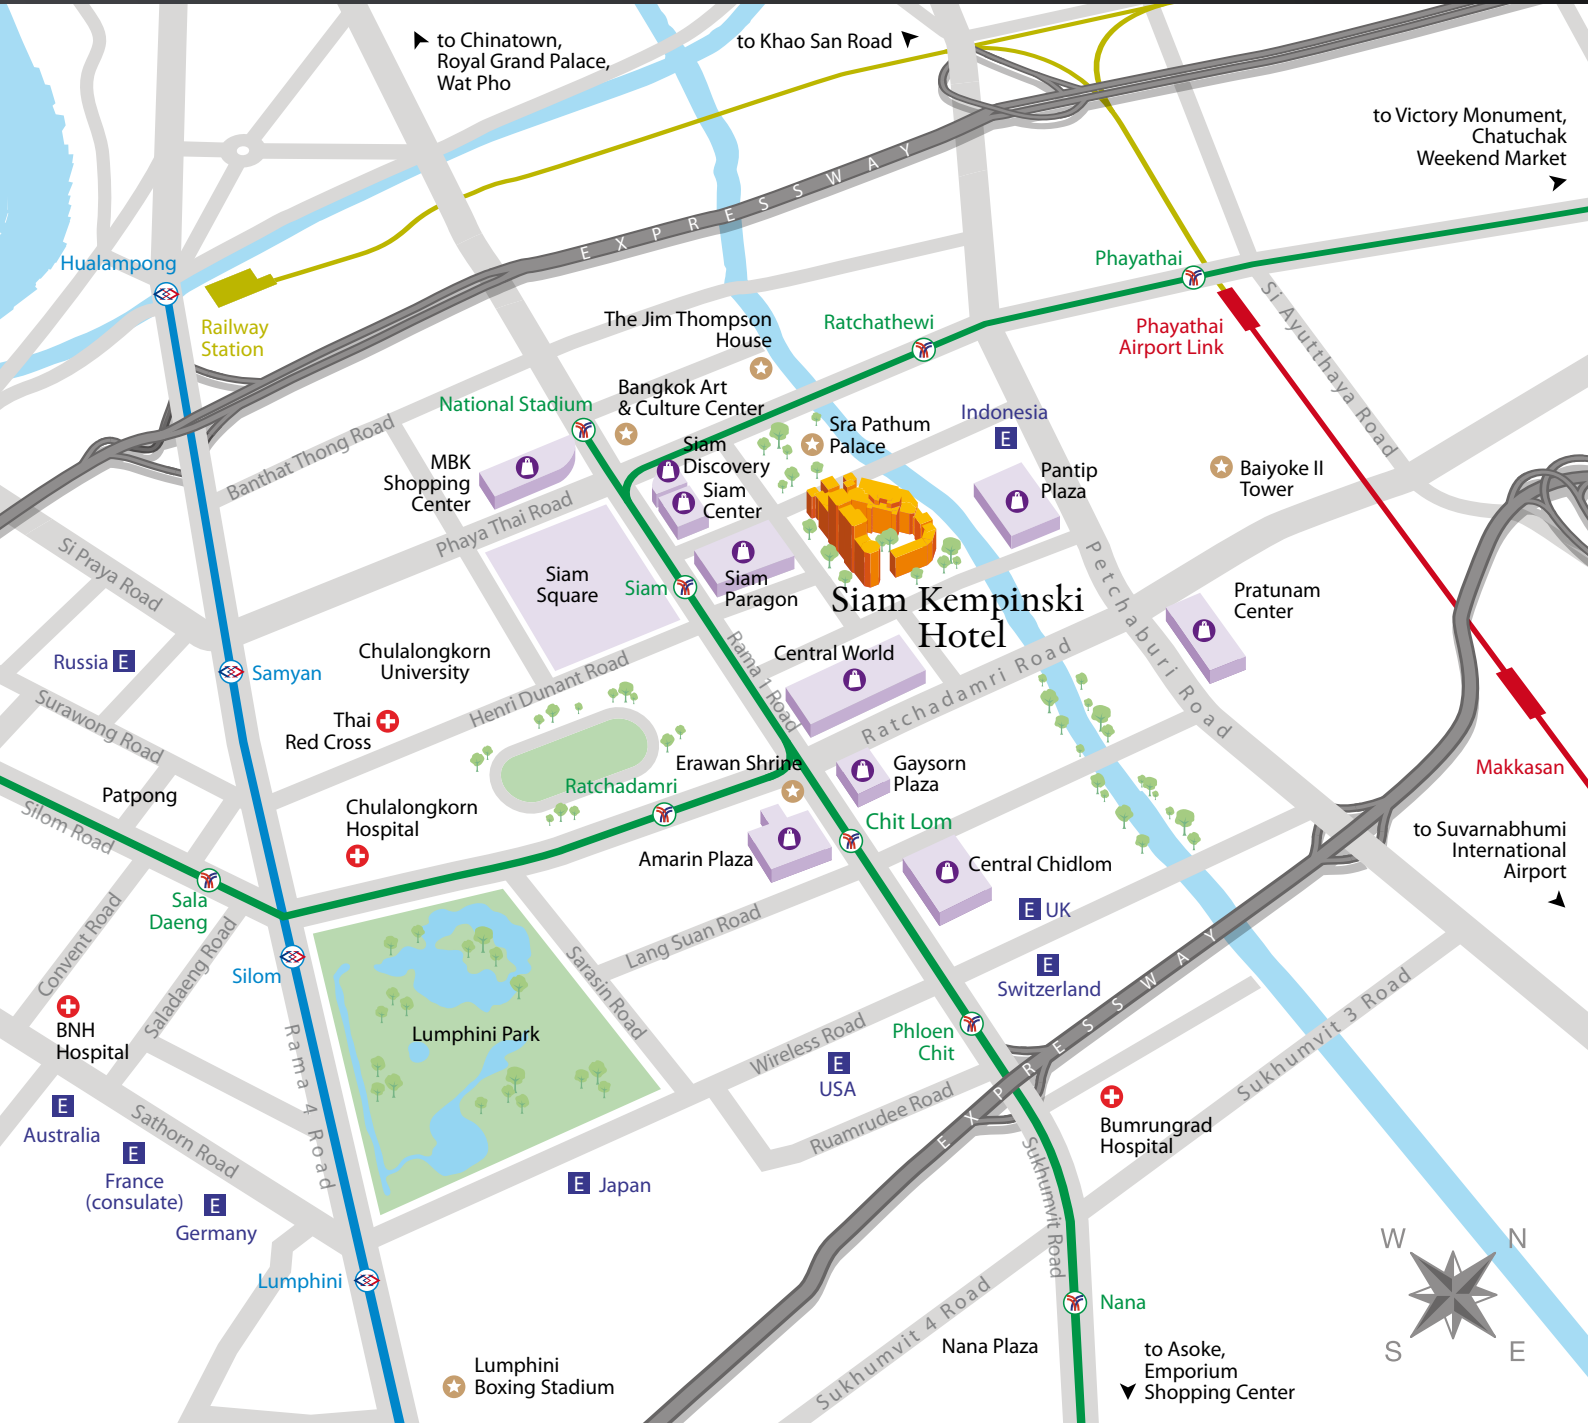

# location Map

991/9 Rama I Road  
Pathumwan  
Bangkok 10330  
Thailand

T +66 2 162 9000  
F +66 2 162 9009  
W kempinski.com

-  BTS Skytrain
-  MRT Subway
-  Airport Link
-  Railway
-  Shopping center
-  Embassy
-  Hospital
-  Place of interest